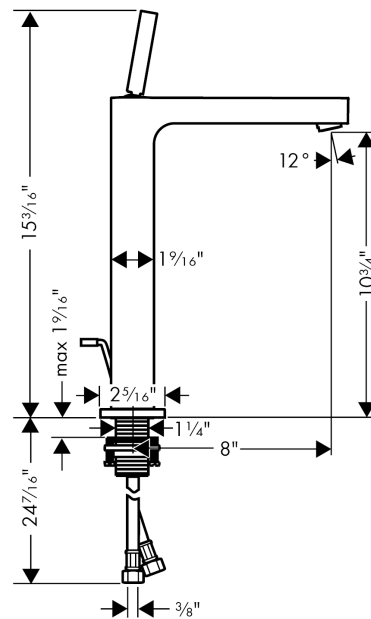

AXOR Citterio
AXOR Citterio Single-Hole Faucet, Tall, 1.2 GPM
Finishes : **chrome** Part no. : **39020001**

Description

Features

- Aerated spray
- Flow: 1.2 GPM (4.5 L/Min)
- Joystick ceramic cartridge
- Includes pop-up drain

Technology

Product image

Scale drawing

AXOR Citterio
AXOR Citterio Single-Hole Faucet, Tall, 1.2 GPM
Finishes : **chrome** Part no. : **39020001**

Exploded drawing

Year of production: >07/16

AXOR Citterio
AXOR Citterio Single-Hole Faucet, Tall, 1.2 GPM
 Finishes : **chrome** Part no. : **39020001**

Spare parts list

Year of production: >07/16

Pos.	Description	Part no.	PC	PU
1	handle	39091000	0	1
2	hollow set screw M6x6	97660000	0	1
3	nut	97157000	0	1
4	cartridge, assy	96339000	0	1
5	aerator M24x1 (4,5 l/min)	92877000	0	1
6	fixing set (Ø 32)	13961000	0	1
7	connection hose 35½" M8x0,75 3/8"	96316001	0	1
8	pull rod	96923000	0	1
9	lever collar	97548000	0	1
10	escutcheon	97466000	0	1
11	O-Ring 30x2	98186000	0	1
a	pop up waste	94159000	0	1
b	O-ring 33x1,5	98164000	0	1