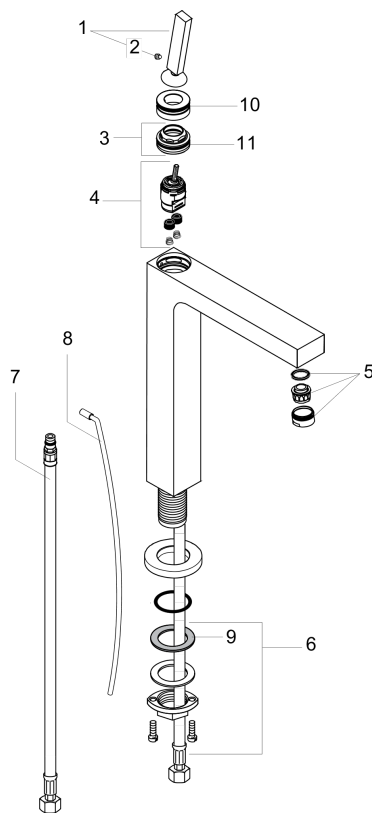

AXOR Citterio
AXOR Citterio Single-Hole Faucet, Tall, 1.2 GPM
Finishes : **chrome** Part no. : **39020001**

Description

Features

- Aerated spray
- Flow: 1.2 GPM (4.5 L/Min)
- Joystick ceramic cartridge
- Includes pop-up drain

Technology

Product image

Scale drawing

AXOR Citterio
AXOR Citterio Single-Hole Faucet, Tall, 1.2 GPM
Finishes : **chrome** Part no. : **39020001**

Exploded drawing

Year of production: >07/16

AXOR Citterio
AXOR Citterio Single-Hole Faucet, Tall, 1.2 GPM
 Finishes : **chrome** Part no. : **39020001**

Spare parts list

Year of production: >07/16

Pos.	Description	Part no.	PC	PU
1	handle	39091000	0	1
2	hollow set screw M6x6	97660000	0	1
3	nut	97157000	0	1
4	cartridge, assy	96339000	0	1
5	aerator M24x1 (4,5 l/min)	92877000	0	1
6	fixing set (Ø 32)	13961000	0	1
7	connection hose 35½" M8x0,75 3/8"	96316001	0	1
8	pull rod	96923000	0	1
9	lever collar	97548000	0	1
10	escutcheon	97466000	0	1
11	O-Ring 30x2	98186000	0	1
a	pop up waste	94159000	0	1
b	O-ring 33x1,5	98164000	0	1